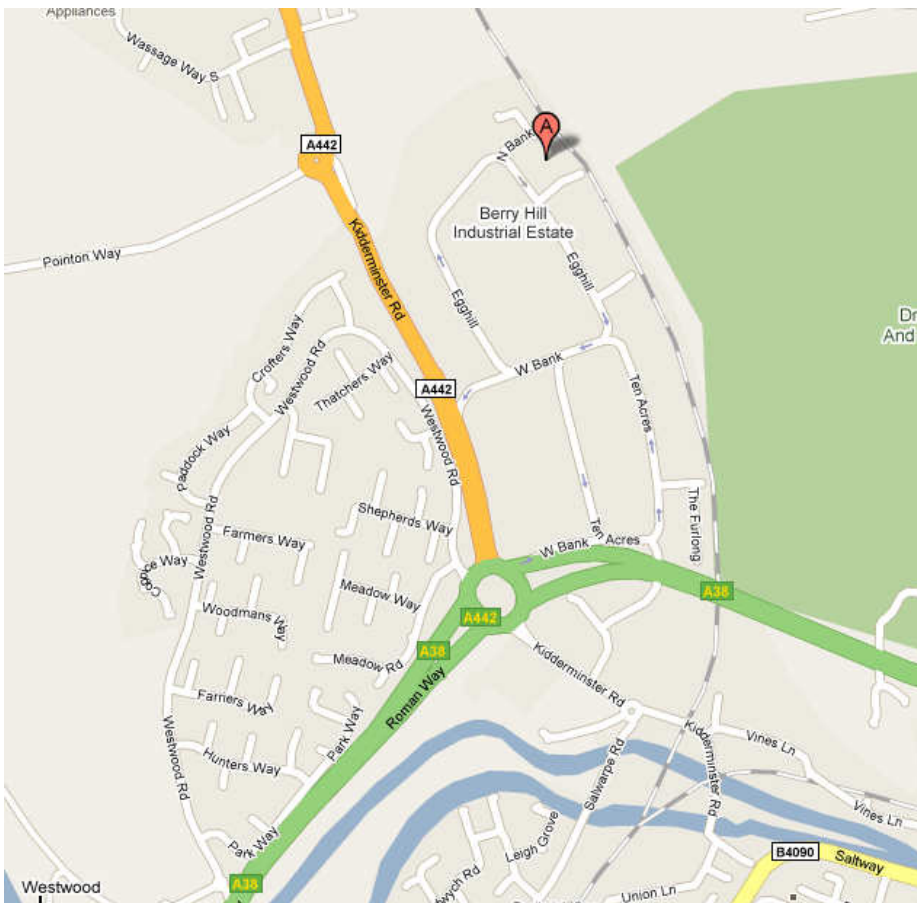

Foundry House  
Long Bank  
Berry Hill  
Droitwich  
Worcestershire  
WR9 9AN

Tel: 01905 775808/9

### Driving from the North / M5

If you are driving south on the M5: at Junction 5, take the A38 exit to Droitwich. At the roundabout, take the 4<sup>th</sup> exit onto the A38 heading to Droitwich / Worcester. Go through 1 roundabout. At the A442 Kidderminster Road, take the 5<sup>th</sup> exit onto the A38 Romain Way. Take a slight left at West Bank. Continue onto Ten Acres. Take a slight right at Egghill. Take the 2<sup>nd</sup> left. Roger Dyson is on your left.

### Driving from the South / M5

If you are driving north on the M5; at Junction 6, exit toward Worcester(N) / Kidderminster on the A449. At the roundabout take the 3<sup>rd</sup> exit onto A4538 Pershore Lane heading to Droitwich. Turn right at the A38. Go through 2 roundabouts. Take a slight left at West Bank. Continue onto Ten Acres. Take a slight right at Egghill. Take the 2<sup>nd</sup> left. Roger Dyson is on your left.

### GPS co-ordinates

Latitude: 52.28139182920957

Longitude: 2.1582984924316406